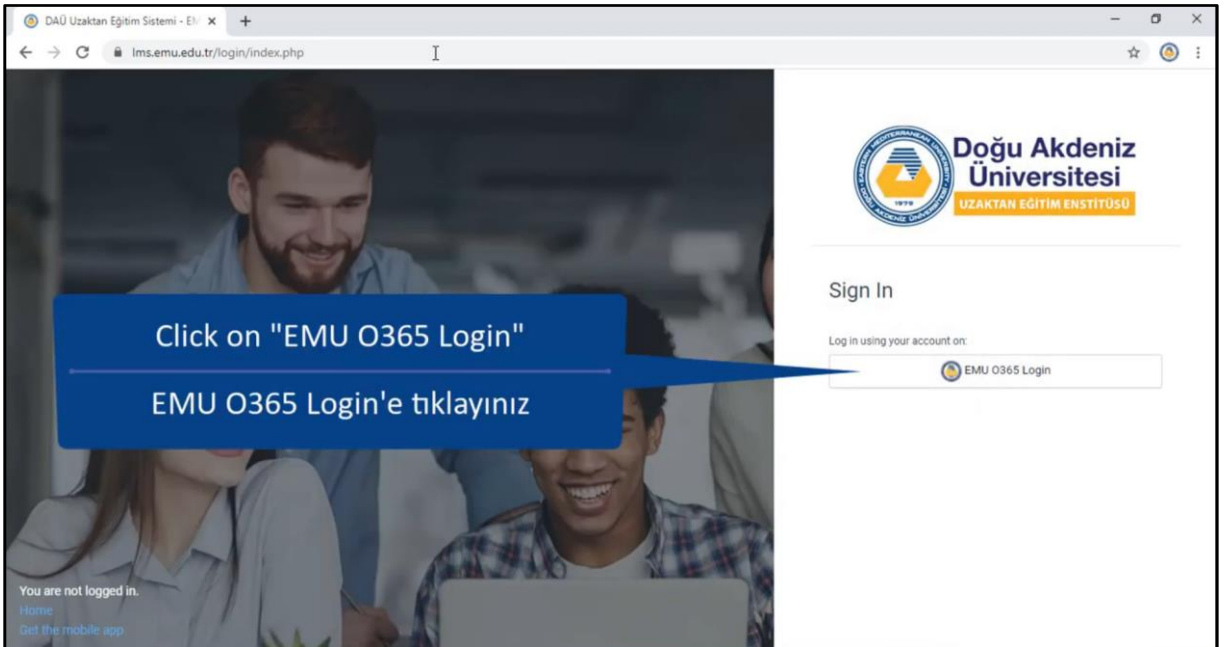

**LOGIN INTO THE LEARNING MANAGEMENT SYSTEM**

**Dođu Akdeniz  
Üniversitesi**

**UZAKTAN EĐİTİM ENSTİTÜSÜ**

EASTERN MEDITERRANEAN UNIVERSITY  
DISTANCE EDUCATION INSTITUTE

Open your browser and go to the website of our school's Learning Management System by typing "lms.emu.edu.tr" in the address bar.

The page that opens will look like the picture below. Click on the "EMU O365 Login" button on the right.

The page that will open is the login page for the Microsoft Office 365 account. You can log in to the system by entering your student e-mail address and password in the required boxes, as shown in the pictures below.

After entering your e-mail address and password, you will be logged into our school's Learning Management System and you will see a screen like the picture below. You can access your lessons from the "Control panel" or from the "My Lessons" link on the left.