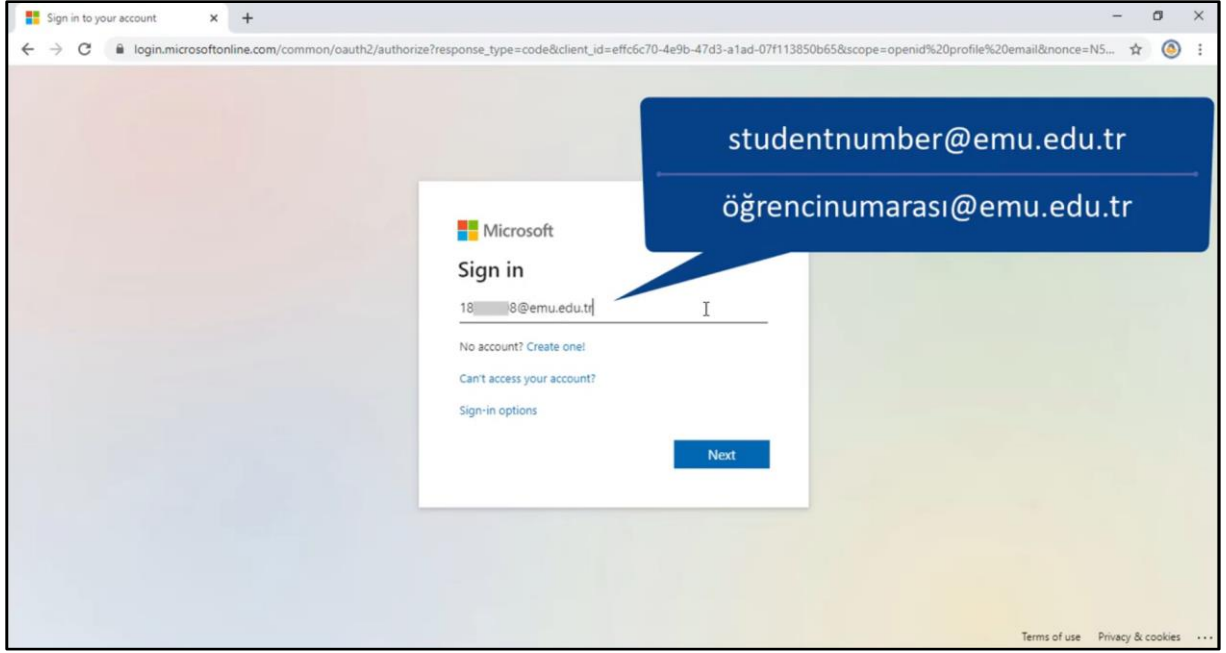

**LOGIN INTO THE LEARNING MANAGEMENT SYSTEM**

**Dođu Akdeniz  
Üniversitesi**

**UZAKTAN EĐİTİM ENSTİTÜSÜ**

EASTERN MEDITERRANEAN UNIVERSITY  
DISTANCE EDUCATION INSTITUTE

Open your browser and go to the website of our school's Learning Management System by typing "lms.emu.edu.tr" in the address bar.

The page that opens will look like the picture below. Click on the "EMU O365 Login" button on the right.

The page that will open is the login page for the Microsoft Office 365 account. You can log in to the system by entering your student e-mail address and password in the required boxes, as shown in the pictures below.