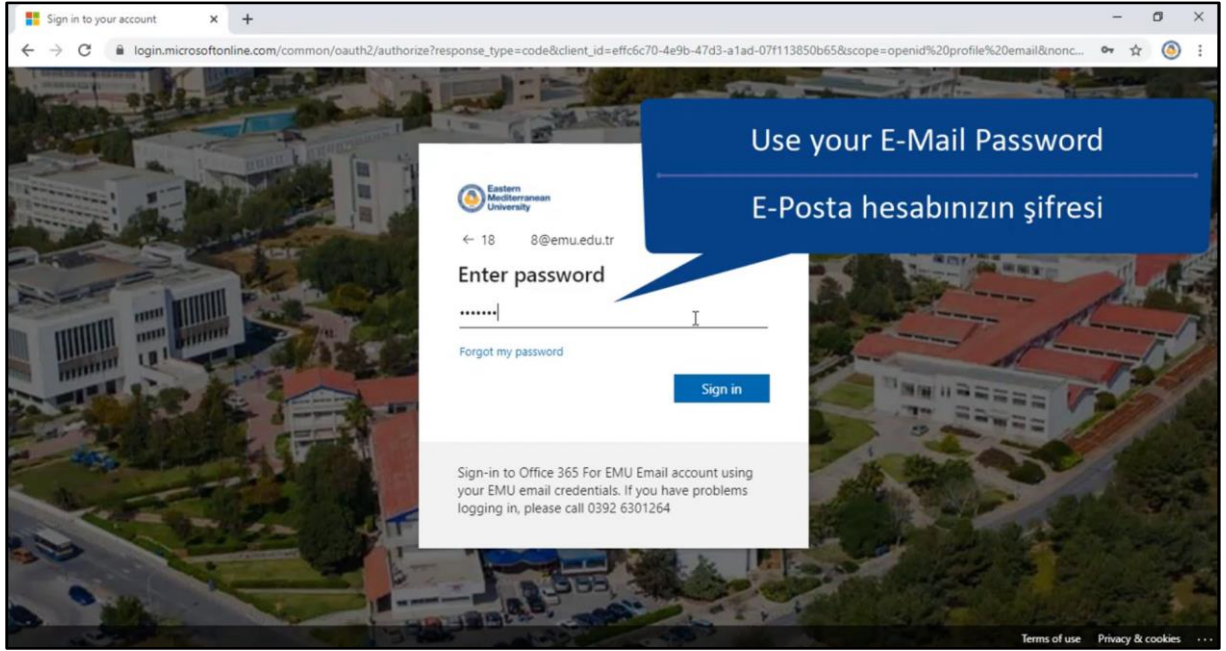

**LOGIN INTO THE LEARNING MANAGEMENT SYSTEM**

**Dođu Akdeniz  
Üniversitesi**

**UZAKTAN EĐİTİM ENSTİTÜSÜ**

EASTERN MEDITERRANEAN UNIVERSITY  
DISTANCE EDUCATION INSTITUTE

Open your browser and go to the website of our school's Learning Management System by typing "lms.emu.edu.tr" in the address bar.

The page that opens will look like the picture below. Click on the "EMU O365 Login" button on the right.

The page that will open is the login page for the Microsoft Office 365 account. You can log in to the system by entering your student e-mail address and password in the required boxes, as shown in the pictures below.

After entering your e-mail address and password, you will be logged into our school's Learning Management System and you will see a screen like the picture below. You can access your lessons from the "Control panel" or from the "My Lessons" link on the left.