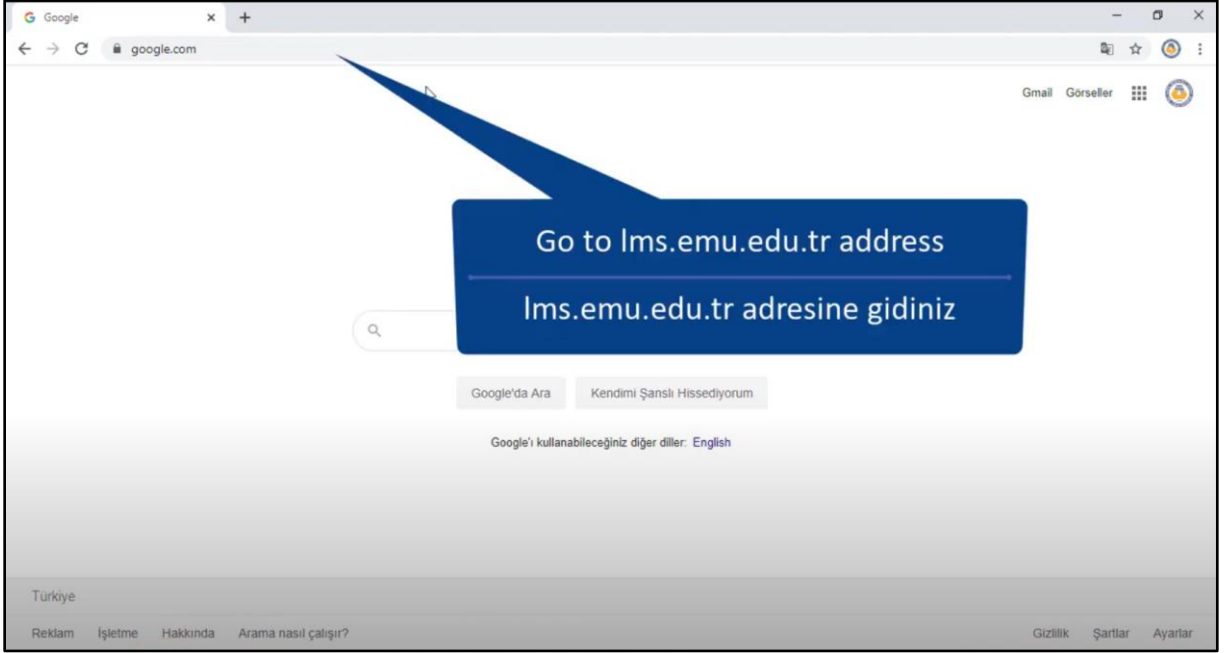

**LOGIN INTO THE LEARNING MANAGEMENT SYSTEM**

**Dođu Akdeniz  
Üniversitesi**

**UZAKTAN EĐİTİM ENSTİTÜSÜ**

EASTERN MEDITERRANEAN UNIVERSITY  
DISTANCE EDUCATION INSTITUTE

Open your browser and go to the website of our school's Learning Management System by typing "lms.emu.edu.tr" in the address bar.

The page that opens will look like the picture below. Click on the "EMU O365 Login" button on the right.

The page that will open is the login page for the Microsoft Office 365 account. You can log in to the system by entering your student e-mail address and password in the required boxes, as shown in the pictures below.

After entering your e-mail address and password, you will be logged into our school's Learning Management System and you will see a screen like the picture below. You can access your lessons from the "Control panel" or from the "My Lessons" link on the left.